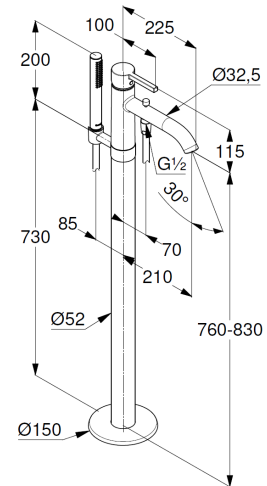

Technische Daten/ Technical Data

KLUDI NOVA FONTE

single lever bath-and shower mixer
floor standing for free standing bathtubs
DN 20
Style: PURA

Ref.: 38590N215

Finishes:
N2 Brushed Gunmetal PVD

Product description
Manufacturer KLUDI GmbH & Co. KG
Typ: KLUDI NOVA FONTE
single lever bath-and shower mixer
floor standing for free standing bathtubs
Ref.: 38590N215

bath-and shower mixer
single lever mixer
trim set without pre-installation set
for pre-installation set KLUDI FLEXX.BOX Ref.: 88088
floor standing for free standing bathtubs
with shower hook
automatic diverter: shower/bath
solid lever, metal
aerator, S-Pointer M24 laminar
protected against back flow
shower outlet G1/2
ceramic cartridge with hot water safety device
flow rate bath at 3 bar 22 l/min.
flow rate shower at 3 bar 13 l/min.
fixed spout
hand shower and shower hose 1250mm

hand shower 1 S
1 spray pattern
volume
with cleaning system
sieve seal

shower hose
plastic coated
with conical nuts
anti twist
G1/2 x G1/2 x 1250mm

Produktabbildung/ Product picture

Maßzeichnung/ Dimensional drawing