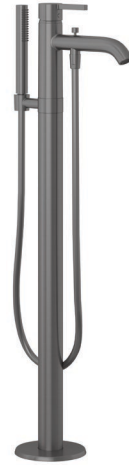

Technische Daten/ Technical Data

KLUDI NOVA FONTE

single lever bath-and shower mixer
floor standing for free standing bathtubs
DN 20
Style: PURA

Ref.: 38590N215

Finishes:
N2 Brushed Gunmetal PVD

Product description
Manufacturer KLUDI GmbH & Co. KG
Typ: KLUDI NOVA FONTE
single lever bath-and shower mixer
floor standing for free standing bathtubs
Ref.: 38590N215

bath-and shower mixer
single lever mixer
trim set without pre-installation set
for pre-installation set KLUDI FLEXX.BOX Ref.: 88088
floor standing for free standing bathtubs
with shower hook
automatic diverter: shower/bath
solid lever, metal
aerator, S-Pointer M24 laminar
protected against back flow
shower outlet G1/2
ceramic cartridge with hot water safety device
flow rate bath at 3 bar 22 l/min.
flow rate shower at 3 bar 13 l/min.
fixed spout
hand shower and shower hose 1250mm

hand shower 1 S
1 spray pattern
volume
with cleaning system
sieve seal

shower hose
plastic coated
with conical nuts
anti twist
G1/2 x G1/2 x 1250mm

Produktabbildung/ Product picture

Maßzeichnung/ Dimensional drawing