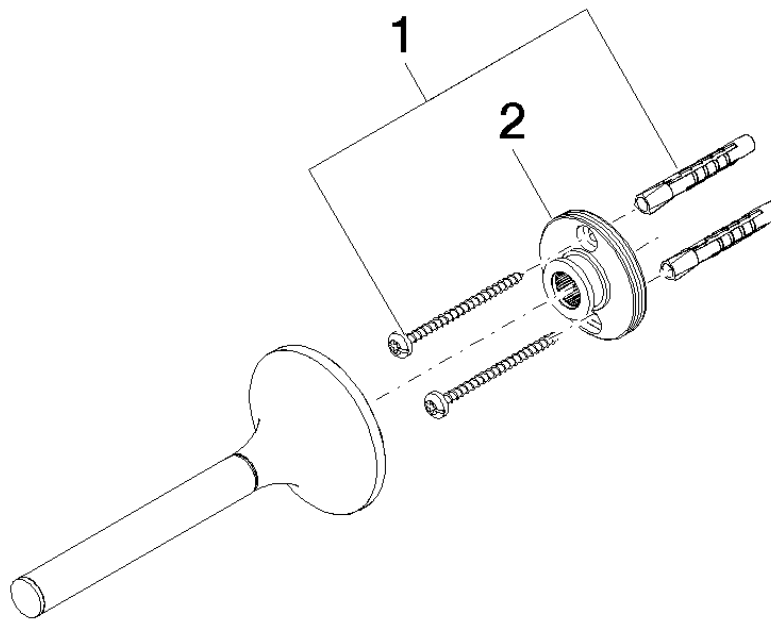

83 590 809 Product version from 3/13/2017 to 8/29/2019

- width 60mm
- height 60 mm
- rosette Ø 60 mm
- 139mm projection

	Chrome	83 590 809-00
	Brushed Platinum	83 590 809-06
	Platinum	83 590 809-08
	Dark Chrome	83 590 809-19
	Brushed Durabronze (23kt Gold)	83 590 809-28
	Brushed Gold (PVD)	83 590 809-37
	Brushed Dark Brass (PVD)	83 590 809-39
	Brushed Bronze (PVD)	83 590 809-42
	Brushed Dark Bronze (PVD)	83 590 809-43
	Brushed Champagne (22kt Gold)	83 590 809-46
	Champagne (22kt Gold)	83 590 809-47
	Brushed Dark Platinum	83 590 809-99

83 590 809 Product version from 3/13/2017 to 8/29/2019

mm [inches]

83 590 809 Product version from 3/13/2017 to 8/29/2019

Parts for other finishes can be found here: Brushed Platinum

Spare parts list

No.	Item Number	Name	Quantity used	Delivery time
2	90 17 20 759 00 90	Holder Wall plate Ø 45 x 16 mm -	1.00	14
1	05 30 31 025 00 90	Mounting Bolt Round head 4,5 x 60 mm -	1.00	14