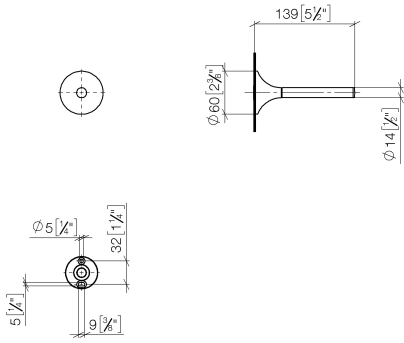

83 590 809 Product version from 3/13/2017 to 8/29/2019

- width 60mm
- height 60 mm
- rosette Ø 60 mm
- 139mm projection

	Chrome	83 590 809-00
	Brushed Platinum	83 590 809-06
	Platinum	83 590 809-08
	Dark Chrome	83 590 809-19
	Brushed Durabronze (23kt Gold)	83 590 809-28
	Brushed Gold (PVD)	83 590 809-37
	Brushed Dark Brass (PVD)	83 590 809-39
	Brushed Bronze (PVD)	83 590 809-42
	Brushed Dark Bronze (PVD)	83 590 809-43
	Brushed Champagne (22kt Gold)	83 590 809-46
	Champagne (22kt Gold)	83 590 809-47
	Brushed Dark Platinum	83 590 809-99

83 590 809 Product version from 3/13/2017 to 8/29/2019

mm [inches]

83 590 809 Product version from 3/13/2017 to 8/29/2019

Parts for other finishes can be found here: Brushed Platinum

Spare parts list

No.	Item Number	Name	Quantity used	Delivery time
2	90 17 20 759 00 90	Holder Wall plate Ø 45 x 16 mm -	1.00	14
1	05 30 31 025 00 90	Mounting Bolt Round head 4,5 x 60 mm -	1.00	14