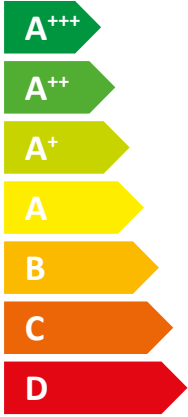

ENERG Y IJA
 енергия · ενέργεια IE IA

STIEBEL ELTRON LWZ 5 S Smart

A+

A

Two icons showing sound power levels. The top icon shows a house with sound waves and the text '52 dB'. The bottom icon shows a house with sound waves and the text '52 dB'.

A legend for power output levels, consisting of three colored squares with corresponding text: a dark blue square for '9 kW', a medium blue square for '6 kW', and a light blue square for '7 kW'.

2019

811/2013