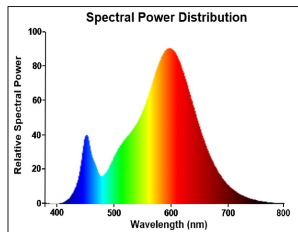

## PRODUCT OVERVIEW

Product name	ToLEDo RT Candle V5 CL 470LM 827 B22 SL
Technology	LED
Watt (Rated) (W)	4.5
Cap/Base	B22
Fixture rating	Open
General application	Hospitality, Residential & Consumer
ETIM Class	EC001959
Warranty	3 years
Useful luminous flux (Fuse)	470
Luminous flux (lm)	470
Correlated colour temperature (k)	2700
Light colour	Homelight
CRI (Ra)	80
Colour Variation Initial (SDCM)	SDCM6
Photobiological Risk Group	RG1
Power consumption (W)	4.5
Wattage (W)	4.5
Dimmable	No
Average life (Nominal) (h)	15000
Product EAN number	5410288293721

### PHOTOMETRY

---