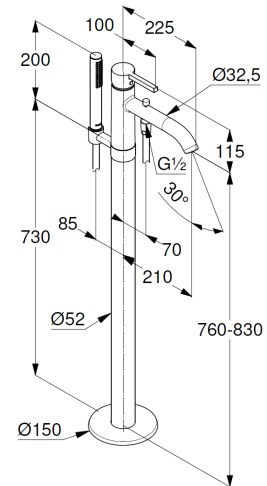

### Product description

Manufacturer KLUDI GmbH & Co. KG

Typ: KLUDI NOVA FONTE

single lever bath-and shower mixer  
floor standing for free standing bathtubs  
Ref.: 38590N515

bath-and shower mixer  
single lever mixer  
trim set without pre-installation set  
for pre-installation set KLUDI FLEXX.BOXX Ref.: 88088  
floor standing for free standing bathtubs  
with shower hook  
automatic diverter: shower/bath  
solid lever, metal  
aerator, S-Pointer M24 laminar  
protected against back flow  
shower outlet G1/2  
ceramic cartridge with hot water safety device  
flow rate bath at 3 bar 22 l/min.  
flow rate shower at 3 bar 13 l/min.  
fixed spout  
hand shower and shower hose 1250mm

hand shower 1 S  
1 spray pattern  
volume  
with cleaning system  
sieve seal

shower hose  
plastic coated  
with conical nuts  
anti twist  
G1/2 x G1/2 x 1250mm

### Produktabbildung/ Product picture

### Maßzeichnung/ Dimensional drawing