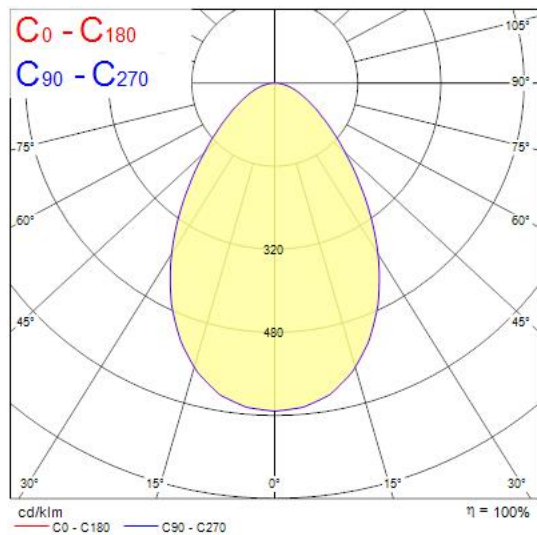

Lumiance

INSAVER 150 HE TOPPER LED NW 3033919

Photometry