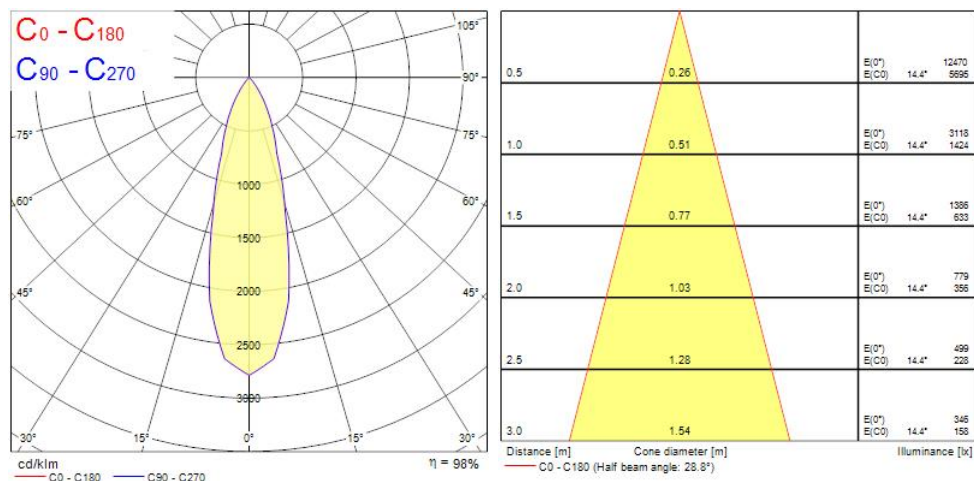

Concord

MYRIAD DECO HOUSING SPOT 3000K PHDM WHITE REF 2057985

Product EAN number

5025768579853

Warranty

5 years

Photometry

Technical drawings