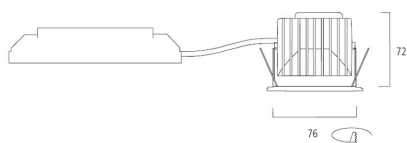

Dimensions (mm)

Data table