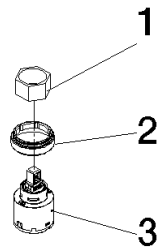

Single-lever mixer cartridge with fastening nut and adapter key Ø 35 mm x 58,6
mm -

SPARE PARTS

90 15 05 046 02 90

Single-lever mixer cartridge with fastening nut and adapter key Ø 35 mm x 58,6
mm -

SPARE PARTS

90 15 05 046 02 90

Single-lever mixer cartridge with fastening nut and adapter key Ø 35 mm x 58,6
mm -

SPARE PARTS

90 15 05 046 02 90

90 15 05 046 02 90

Spare parts list

No.	Item Number	Name	Quantity used	Delivery time
3	90 15 05 046 00 90	Single-lever mixer cartridge Ø 35 mm x 58,6 mm -	1.00	14
1	90 30 09 031 00 90	Spanner Cartridge screw connection -	1.00	14
2	09 23 10 139 90	Nut M38 x 1 -	1.00	14