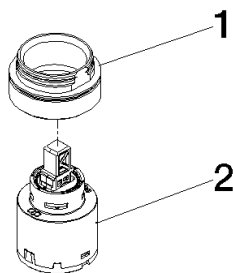

90 15 05 046 03 90

Single-lever mixer cartridge with fastening nut Ø 35 mm x 58,6 mm -

SPARE PARTS

90 15 05 046 03 90

Single-lever mixer cartridge with fastening nut Ø 35 mm x 58,6 mm -

SPARE PARTS

90 15 05 046 03 90

90 15 05 046 03 90

Spare parts list

No.	Item Number	Name	Quantity used	Delivery time
1	90 24 04 357 00 90	Union piece for shower pipe -	1.00	-
Spare part can no longer be ordered, please order the replacement item				
2	90 15 05 046 00 90	Single-lever mixer cartridge Ø 35 mm x 58,6 mm -	1.00	14