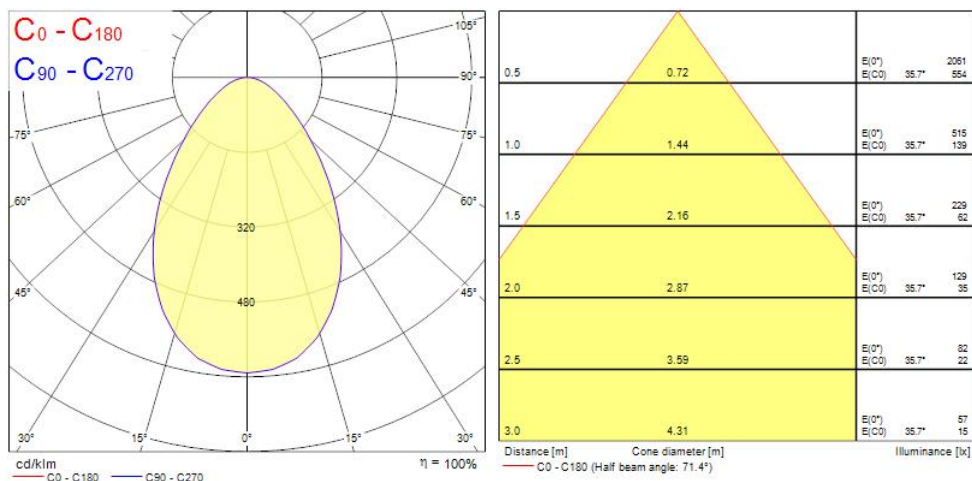

Photometry

Technical drawings