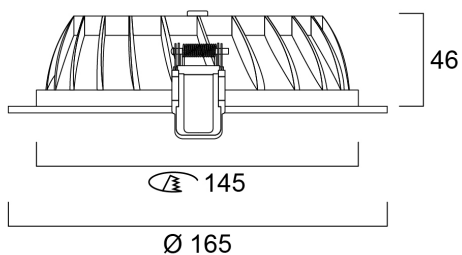

Data table

GENERAL DATA

Product name

INSAVER 150 HE TOPPER LED NW