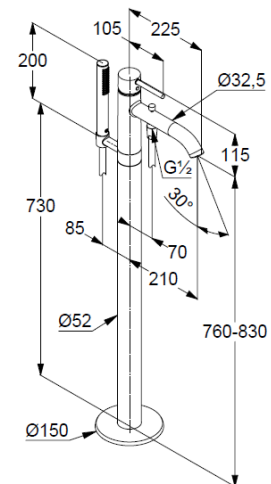

shower outlet G1/2

ceramic cartridge with hot water safety device

flow rate bath at 3 bar 22 l/min.

flow rate shower at 3 bar 13 l/min.

fixed spout

hand shower and shower hose 1250mm

hand shower 1 S

1 spray pattern

volume

with cleaning system

sieve seal

shower hose

plastic coated

with conical nuts

anti twist

G1/2 x G1/2 x 1250 mm

Produktabbildung/ Product picture

Maßzeichnung/ Dimensional drawing

Durchfluss/ Flow rate