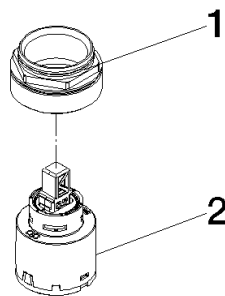

Single-lever mixer cartridge with fastening nut for levers without cut Ø 35 mm x 58,6 mm -

SPARE PARTS

90 15 05 046 04 90 Product version from 2/1/2025

Single-lever mixer cartridge with fastening nut for levers without cut Ø 35 mm x  
58,6 mm -

SPARE PARTS

---

90 15 05 046 04 90 Product version from 2/1/2025

Single-lever mixer cartridge with fastening nut for levers without cut Ø 35 mm x  
58,6 mm -

---

SPARE PARTS

90 15 05 046 04 90 Product version from 2/1/2025

### Spare parts list

No.	Item Number	Name	Quantity used	Delivery time
2	90 15 05 046 00 90	Single-lever mixer cartridge Ø 35 mm x 58,6 mm -	1.00	14
1	90 24 04 356 00 90	Union piece for cartridge valve -	1.00	-