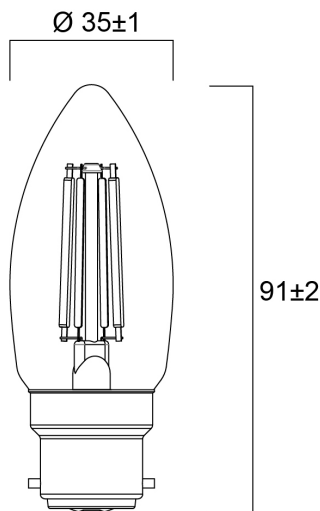

Technical Assets

Dimensions (mm)

Photometrics

ToLEDo RT Candle V5 CL 470LM 827 B22 SL

Item No: 0029372

SYLVANIA

General data

Product name	ToLEDo RT Candle V5 CL 470LM 827 B22 SL
Technology	LED
Watt (Rated) (W)	4.5
Cap/Base	B22
Fixture rating	Open
General application	Hospitality, Residential & Consumer
Operating temperature range (°C)	-20°C...+40°C
Performance ambient temperature Tq (°C)	25
ETIM Class	EC001959
Warranty	3 years

Electrical data

Power consumption (W)	4.5
Wattage (W)	4.5
Equivalent watt (W)	40
Primary Supply/Product voltage - min (V)	220
Primary Supply/Product voltage - max (V)	240
Control gear required	No
No. Of switching cycles before premature failures	>50000
Dimmable	No
Inrush Current (A)	6.3
Inrush Duration (μ s)	240
Lamp Energy Label (class)	F
Nominal Frequency (Hz)	50/60Hz
Max. products per 16A C Breaker	25
Max. products per 16A B Breaker	13

Lifetime data

Lifespan L70 B50	15000
Average life (Nominal) (h)	15000
Average life (Rated) (h)	15000

Physical data

Nominal Product Length (mm)	91
Nominal Product Diameter (mm)	35
Weight (kg)	0.021

ToLEDo RT Candle V5 CL 470LM 827 B22 SL

Item No: 0029372

Packaging

Product EAN number	5410288293721
Packaging single length / height (cm)	11.0
Packaging single width (cm)	4.5
Packaging single depth (cm)	4.5
DUN14 (inner)	15410288293728
Units per outer package	6
Packaging outer length / height (cm)	14.3
Packaging outer width (cm)	9.7
Packaging outer depth (cm)	12.0