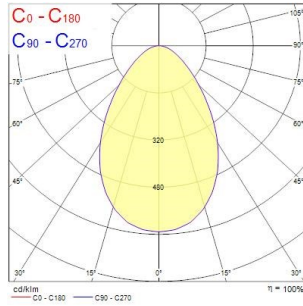

Insaver HE Topper LED 150

INSAVER 150 HE TOPPER LED NW
3033919

Product features

- Insaver HE Topper is a ceiling recessed LED downlight with cut-out of 145mm. Die-cast aluminium body, Non dimmable LED driver, 8W, 800lm, 100lm/W, 4000K, shallow recessed depth of 55mm.

PRODUCT OVERVIEW

Product name	INSAVER 150 HE TOPPER LED NW
Technology	LED
Cap/Base	N/A
Housing	Aluminium
Mount	Ceiling recessed mounting
Environment	External
General application	Hospitality, Logistics & Industry, Office
ETIM Class	EC001744
Warranty	3 years
Fixture luminous flux (lm)	800
Luminaire efficacy (lm/W)	100
LOR (%)	100
Colour temperature (K)	4000
Light colour	Neutral White
CRI (Ra)	80
Beam Angle (°)	64
Total power consumption (W)	8
Electrical protection	Class II
Control gear type	Electronic ballast
Dimming method	N/A
Housing colour	White
IP rating	IP44/20
IK rating	IK02
Product EAN number	8711971339199

PHOTOMETRY

Insaver HE Topper LED 150 *INSAVER 150 HE TOPPER LED NW* 3033919

0.5	0.72	E(0°) E(C0)	2091 84
1.0	1.44	E(0°) E(C0)	518 19
1.5	2.16	E(0°) E(C0)	339 12
2.0	2.87	E(0°) E(C0)	199 7
2.5	3.59	E(0°) E(C0)	122 4
3.0	4.31	E(0°) E(C0)	75 3
Distance [m] Cone diameter [m]		Illuminance [lx]	
C0 - C180 (Half beam angle: 71.4°)			