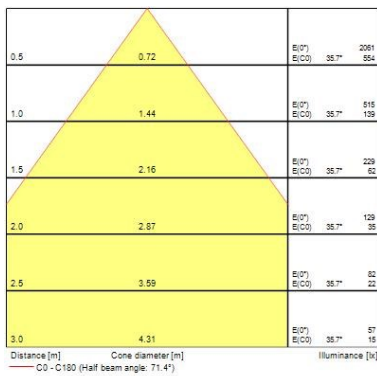

Insaver HE Topper LED 150 *INSAVER 150 HE TOPPER LED NW* 3033919

Product EAN number	8711971339199
Packaging single length / height (cm)	17.0
Packaging single width (cm)	17.0
Packaging single depth (cm)	10.8
DUN14 (outer)	18711971339196
Units per outer package	18
Packaging outer length / height (cm)	56.5
Packaging outer width (cm)	35.5
Packaging outer depth (cm)	35.5

PHOTOMETRY

TECHNICAL DRAWINGS