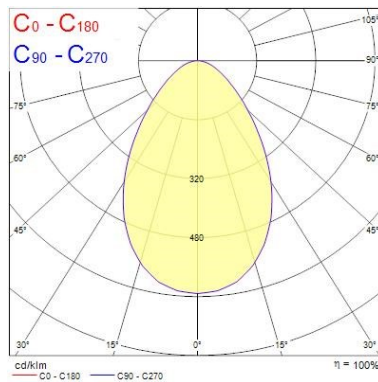

Insaver HE Topper LED 150 *INSAVER 150 HE TOPPER LED NW* 3033919

Product EAN number	8711971339199
Packaging single length / height (cm)	17.0
Packaging single width (cm)	17.0
Packaging single depth (cm)	10.8
DUN14 (outer)	18711971339196
Units per outer package	18
Packaging outer length / height (cm)	56.5
Packaging outer width (cm)	35.5
Packaging outer depth (cm)	35.5

PHOTOMETRY

TECHNICAL DRAWINGS