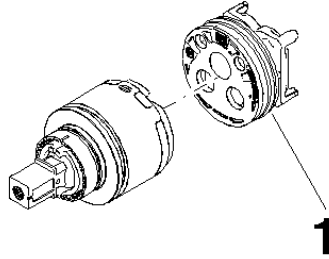

Cartridge with adapter plate Ø 35 mm x 58,6 mm -

SPARE PARTS

90 15 05 071 00 90 Product version from 1/1/2023

Cartridge with adapter plate Ø 35 mm x 58,6 mm -

SPARE PARTS

90 15 05 071 00 90 Product version from 1/1/2023

Spare parts list

No.	Item Number	Name	Quantity used	Delivery time
1	90 18 40 226 00 90	Adapter for cartridge valve Ø 36 x 24 mm -	1.00	14