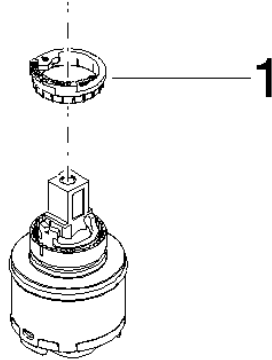

Cartridge Ø 35 x 45 mm -

SPARE PARTS

90 15 05 502 00 90

Cartridge Ø 35 x 45 mm -

SPARE PARTS

---

90 15 05 502 00 90

Cartridge Ø 35 x 45 mm -

SPARE PARTS

---

90 15 05 502 00 90

90 15 05 502 00 90

### Spare parts list

No.	Item Number	Name	Quantity used	Delivery time
1	90 28 10 198 00 90	Temperature limitation ring -	1.00	14