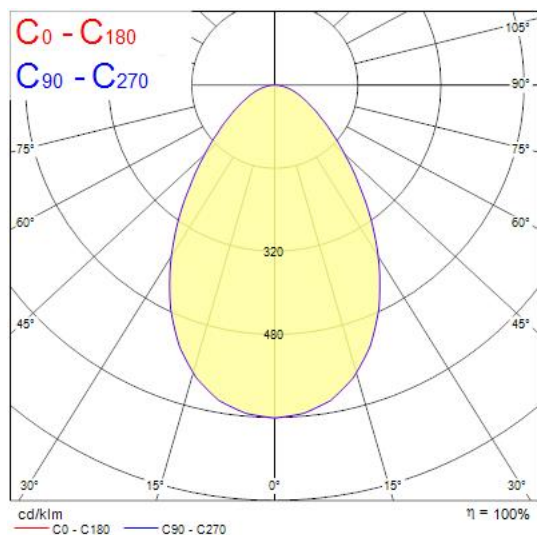

Lumiance

INSAVER 150 HE TOPPER LED WW
3033918

Photometry