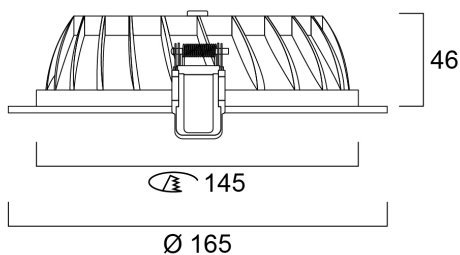

Features

- Insaвер HE Topper is a ceiling recessed LED downlight with cut-out of 145mm. Die-cast aluminium body, Non dimmable LED driver, 8W, 740lm, 93lm/W, 3000K, shallow recessed depth of 55mm.

Product Overview

Product name	INSAVER 150 HE TOPPER LED WW
Technology	LED
Cap/Base	N/A
Housing	Aluminium
Mount	Ceiling recessed mounting
Environment	External
Fixture luminous flux (lm)	740
Luminaire efficacy (lm/W)	93
LOR (%)	100
Colour temperature (K)	3000
Light colour	Warm White
CRI (Ra)	80
Total power consumption (W)	8
Electrical protection	Class II
Control gear type	Electronic ballast
Housing colour	White
IP rating	IP44/20
IK rating	IK02
Product EAN number	8711971339182
Warranty	3 years

Photometry

Technical drawings

Data table

GENERAL DATA

Product name

INSAVER 150 HE TOPPER LED WW

INSAVER 150 HE TOPPER LED WW 3033918

Technology	LED
Cap/Base	N/A
Housing	Aluminium
Mount	Ceiling recessed mounting
Environment	External
Warranty	3 years

LIFETIME DATA

Lifespan L70 B50	90000
Lifespan L80 B20	90000
Lifespan L90 B10	39000

PHYSICAL DATA

INSAVER 150 HE TOPPER LED WW 3033918

Housing colour	White
IP rating	IP44/20
IK rating	IK02
Diffuser finish	Opal
Diffuser material	PC Polycarbonate
Nominal Product Length (mm)	165
Nominal Product Width (mm)	165
Weight (kg)	0.6