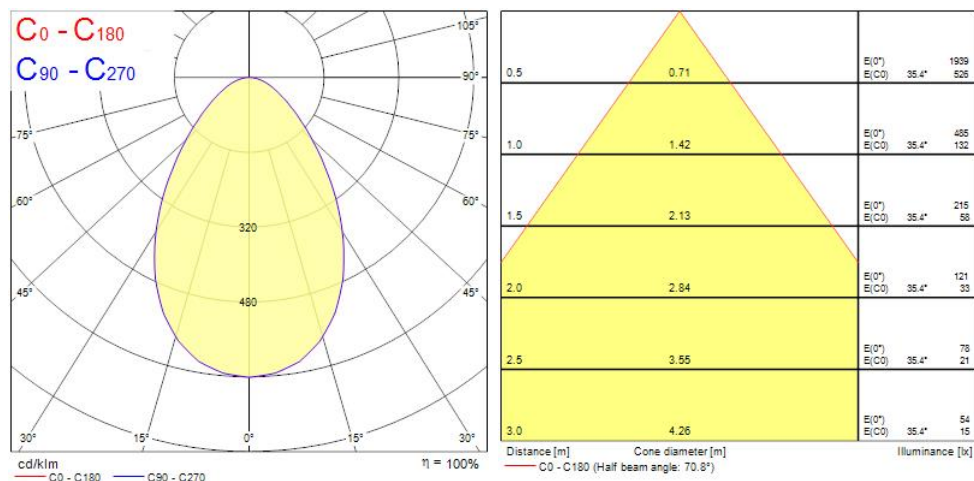

Photometry

Technical drawings