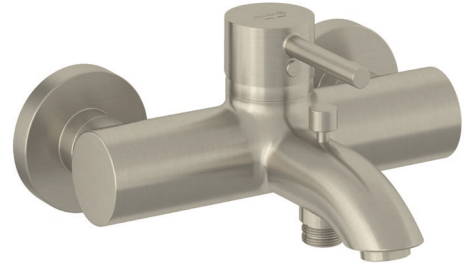

Technische Daten/ Technical Data

KLUDI BOZZ

single lever bath-and shower mixer
DN 15

Ref.: 38691N576

Finishes:

N5 Stainless Brushed Nickel PVD

Product description

Manufacturer KLUDI GmbH & Co. KG

Typ: KLUDI BOZZ

single lever bath-and shower mixer

Ref.: 38691N576

bath-and shower mixer

single lever mixer

wall mounted

automatic diverter: shower/bath

solid lever, metal

aerator M24

protected against back flow

shower outlet G1/2

ceramic cartridge with hot water safety device

flow rate bath at 3 bar 20 l/min.

flow rate shower at 3 bar 18 l/min.

S-unions G1/2 x G3/4

Produktabbildung/ Product picture