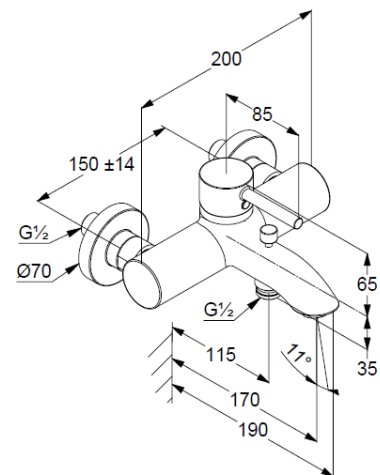

aerator M24

protected against back flow

shower outlet G1/2

ceramic cartridge with hot water safety device

flow rate bath at 3 bar 20 l/min.

flow rate shower at 3 bar 18 l/min.

S-unions G1/2 x G3/4

Produktabbildung/ Product picture

Maßzeichnung/ Dimensional drawing

Durchfluss/ Flow rate