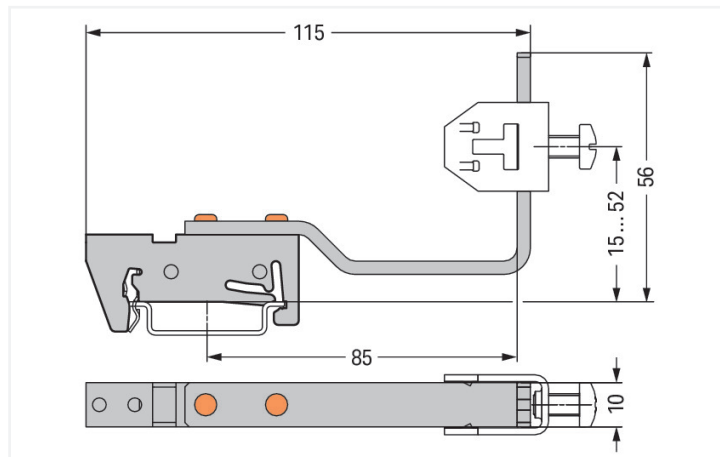

## Data Sheet | Item Number: 790-360/790-398

Busbar carrier; for busbars Cu 10 mm x 3 mm; flexible; for DIN 35 rail; silver-colored

<https://www.wago.com/790-360/790-398>

Color: ■ silver-colored

Dimensions in mm

##### 1.1.1.1 Busbar

**Item No.: 210-133**  
 Busbar; tin-plated; 1000 mm long; Cu 10 mm x 3 mm; white