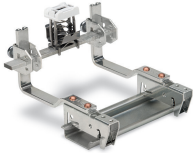

1.1.1.2 Mounting accessories

Item No.: 790-134

Busbar; tin-plated; 50 mm long; Cu 10 mm x 3 mm; silver-colored

Installation Notes

Horizontal mounting position of the busbar