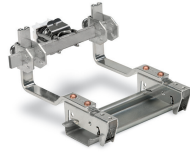

Vertical mounting position of the busbar