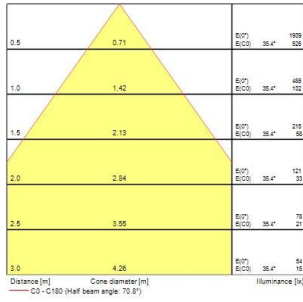

Insaver HE Topper LED 150

INSAVER 150 HE TOPPER LED WW
3033918

TECHNICAL DRAWINGS