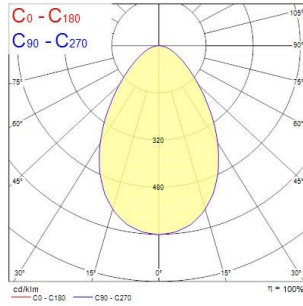

Insaver HE Topper LED 150

INSAVER 150 HE TOPPER LED WW
3033918

TECHNICAL DRAWINGS