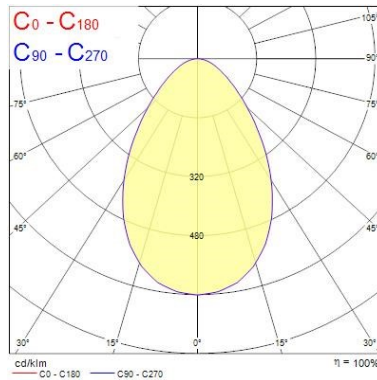

Optical data

Fixture luminous flux (lm)	740
Luminaire efficacy (lm/W)	93
LOR (%)	100
Colour temperature (K)	3000
Light colour	Warm White
CRI (Ra)	80
Adjustable chromaticity	N
Beam Angle (°)	64

Electrical data

Lifetime data

Lifespan L70 B50	90000
Lifespan L80 B20	90000
Lifespan L90 B10	39000

Physical data

Housing colour	White
IP rating	IP44/20
IK rating	IK02
Diffuser finish	Opal
Diffuser material	PC Polycarbonate
Reflector finish	Other
Nominal Product Length (mm)	165
Nominal Product Width (mm)	165
Nominal Product Height (mm)	55
Cutout Dimensions (W x L in mm or Diameter in mm)	145 x 145
Weight (kg)	0.6

PHOTOMETRY

Distance [m]	Cone diameter [m]	E(0°) E(C0)	1939 526
0.5	0.71	E(0°) E(C0)	35.4° 486 132
1.0	1.42	E(0°) E(C0)	35.4° 218 58
1.5	2.13	E(0°) E(C0)	35.4° 121 33
2.0	2.84	E(0°) E(C0)	35.4° 78 21
2.5	3.55	E(0°) E(C0)	35.4° 54 15
3.0	4.26	E(0°) E(C0)	35.4° 40 11

Distance [m] Cone diameter [m] Illuminance [lx]

— C0 - C180 (Half beam angle: 70.8°)

TECHNICAL DRAWINGS