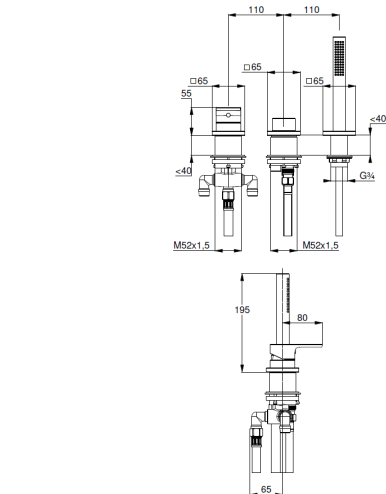

Technische Daten/ Technical Data

KLUDI RENON

3-hole single lever bath- and shower mixer
for remote filling
DN 15

Ref.: 424473975

Finishes:
39 matt black

Product description
Manufacturer KLUDI GmbH & Co. KG
Typ: KLUDI RENON
3-hole single lever bath- and shower mixer
Ref.: 424473975

3-hole bath- and shower mixer
for remote filling
without bath inlet
single lever mixer
extractable hand shower
automatic diverter: shower/bath
3-hole mounted
solid lever, metal
protected against back flow
ceramic cartridge with hot water safety device
flow rate bath at 3 bar 23 l/min.
flow rate shower at 3 bar 13 l/min.
shank-fixing
without flexible high pressure supply tubes Ref.: 7544605-00
extractable hoses M15 x 1500mm

hand shower 1 S
1 spray pattern
volume
with cleaning system
sieve seal

Produktabbildung/ Product picture

Maßzeichnung/ Dimensional drawing

Durchfluss/ Flow rate