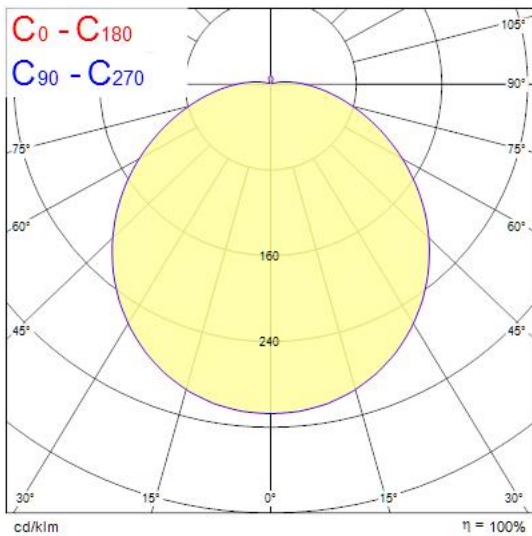

GIOTTO 305 4000K RECESSED DALI EMERGENCY 3034790

Total power consumption (W)	18
Electrical protection	Class I
Control gear type	LED driver constant current
Control gear mounting	Integrated
Dimmable	Yes
Minimum dimming level (%)	1
LED Flickering Rate	Ultra low (5% or less)
Housing colour	White
IP rating	IP44
IK rating	IK10
Product EAN number	8711971347903
Warranty	5 years
Dimming method	DALI
Colour Code	840

Photometry