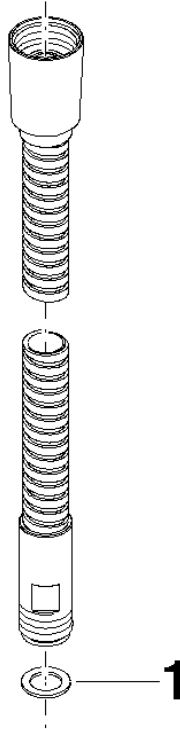

28 322 970 Product version from 4/1/2024

• WRAS

	Platinum	28 322 970-08
	Chrome	28 322 970-00
	Brushed Platinum	28 322 970-06
	Durabrand (23kt Gold)	28 322 970-09
	Dark Chrome	28 322 970-19
	Light Gold (PVD)	28 322 970-26
	Brushed Light Gold (PVD)	28 322 970-27
	Brushed Durabrand (23kt Gold)	28 322 970-28
	Matte Black	28 322 970-33
	Brushed Gold (PVD)	28 322 970-37
	Brushed Dark Brass (PVD)	28 322 970-39
	Brushed Bronze (PVD)	28 322 970-42
	Brushed Dark Bronze (PVD)	28 322 970-43
	Brushed Champagne (22kt Gold)	28 322 970-46
	Champagne (22kt Gold)	28 322 970-47
	Cyprus	28 322 970-49
	Brushed Chrome	28 322 970-93
	Brushed Dark Platinum	28 322 970-99

Metal shower hose 1/2" x 3/8" x 1750 mm - Platinum

SERIES-VARIOUS

28 322 970 Product version from 4/1/2024

Codes & Standards

ASME A112.18.1	cUPC	Scottish Water Byelaws	UK Water Supply Regulations
----------------	------	---------------------------	--------------------------------

Spare parts list

No.	Item Number	Name	Quantity used	Delivery time
1	90 14 20 026 00 90	Washer 14 x 8 x 2 mm Centellen WS 3820 -	1.00	14