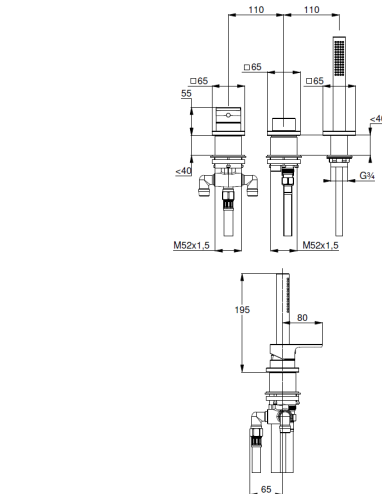

3-hole bath- and shower mixer  
for remote filling  
without bath inlet  
single lever mixer  
extractable hand shower  
automatic diverter: shower/bath  
3-hole mounted  
solid lever, metal  
protected against back flow  
ceramic cartridge with hot water safety device  
flow rate bath at 3 bar 23 l/min.  
flow rate shower at 3 bar 13 l/min.  
shank-fixing  
without flexible high pressure supply tubes Ref.: 7544605-00  
extractable hoses M15 x 1500mm

### Maßzeichnung/ Dimensional drawing