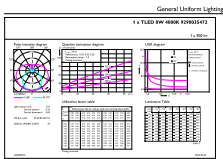

General uniform lighting - CorePro LEDtube 600mm 8W 840 T8