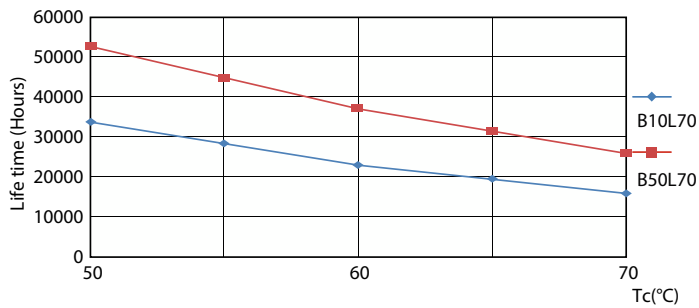

Light Distribution Diagram - CorePro LEDtube 600mm 8W 840 T8

General uniform lighting - CorePro LEDtube 600mm 8W 840 T8

CorePro LED-buis EM/Mains T8

Levensduur

Life Expectancy Diagram

FailureRate

LifetimeVsTc