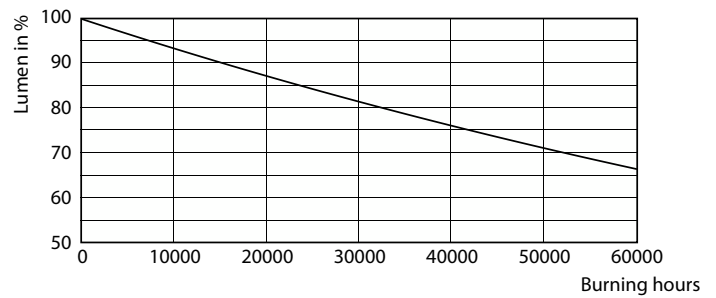

Light Distribution Diagram - CorePro LEDtube 600mm 8W 840 T8

General uniform lighting - CorePro LEDtube 600mm 8W 840 T8

CorePro LED-buis EM/Mains T8

Levensduur

Life Expectancy Diagram

FailureRate

LifetimeVsTc