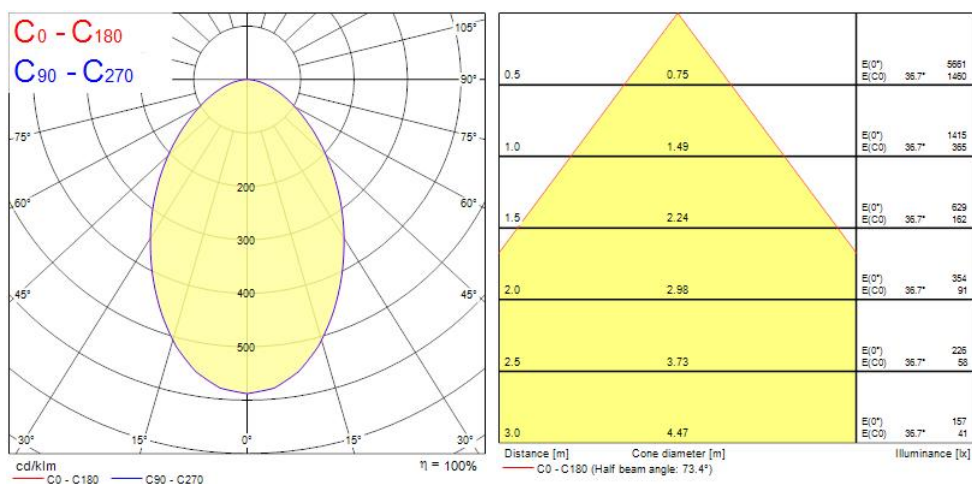

SYL-LIGHTER II 240 25W NW DALI 3031848

Housing colour	RAL 9003 - Signal white
IP rating	IP44/20
IK rating	IK07
Product EAN number	8711971318484
Warranty	5 years

Photometry

Technical drawings