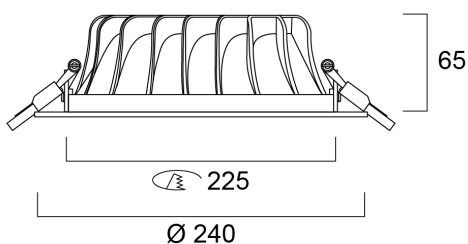

SYL-LIGHTER II 240 25W NW DALI 3031848

Housing colour	RAL 9003 - Signal white
IP rating	IP44/20
IK rating	IK07
Product EAN number	8711971318484
Warranty	5 years

Photometry

Technical drawings