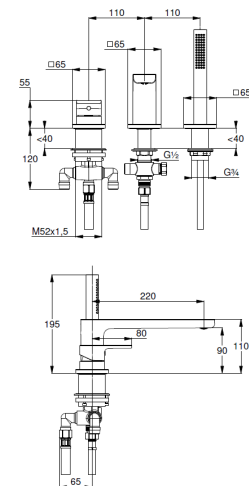

Technische Daten/ Technical Data

KLUDI RENON

bath-and shower mixer

DN 15

Ref.: 424480575

Finishes:

05 chrome

Product description

3-hole mounted

solid lever, metal

aerator M24

protected against back flow

ceramic cartridge with hot water safety device

flow rate bath at 3 bar 23 l/min.

flow rate shower at 3 bar 13 l/min.

fixed spout

shank-fixing

without flexible high pressure supply tubes Ref.: 7544605-00

extractable hoses M15 x 1500mm

hand shower 1 S

1 spray pattern

volume

with cleaning system

sieve seal

Produktabbildung/ Product picture

Maßzeichnung/ Dimensional drawing

Durchfluss/ Flow rate