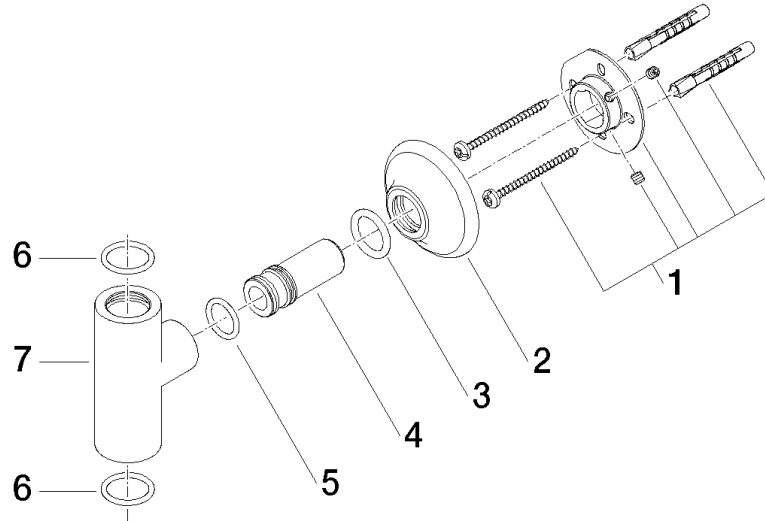

Mounting T-piece 135 x 150 x 85 mm - Brushed Dark Brass (PVD)

SPARE PARTS

90 17 11 033 00 Product version from 4/1/2025

	Brushed Dark Brass (PVD)	90 17 11 033 00-39
	Chrome	90 17 11 033 00-00
	Brushed Bronze (PVD)	90 17 11 033 00-42
	Brushed Dark Platinum	90 17 11 033 00-99

Mounting T-piece 135 x 150 x 85 mm - Brushed Dark Brass (PVD)

SPARE PARTS

90 17 11 033 00 Product version from 4/1/2025

Mounting T-piece 135 x 150 x 85 mm - Brushed Dark Brass (PVD)

SPARE PARTS

90 17 11 033 00 Product version from 4/1/2025

90 17 11 033 00 Product version from 4/1/2025

Parts for other finishes can be found here: [Chrome](#)

Spare parts list

No.	Item Number	Name	Quantity used	Delivery time
2	09 27 36 021-39	Rosette Ø 60 x 18 mm - Brushed Dark Brass (PVD)	1.00	82
1	05 17 20 707 02 90	Attachment set round Ø 54 x 90 mm -	1.00	14
4	09 17 97 052-39	Holder for shower mixer, Madison Ø 20 x 49 mm - Brushed Dark Brass (PVD)	1.00	82
3	09 14 10 006 90	O-Ring 18,0 x 3,5 mm -	1.00	14
6	09 14 10 100 90	O-Ring EPDM 70 20,0 x 2,5 mm -	2.00	14
7	09 17 11 033-39	Connection for shower with fixed riser T-piece 31 x 50 x 80 mm - Brushed Dark Brass (PVD)	1.00	82
5	09 14 10 022 90	O-Ring EPDM 70 16,0 x 2,5 mm -	1.00	14