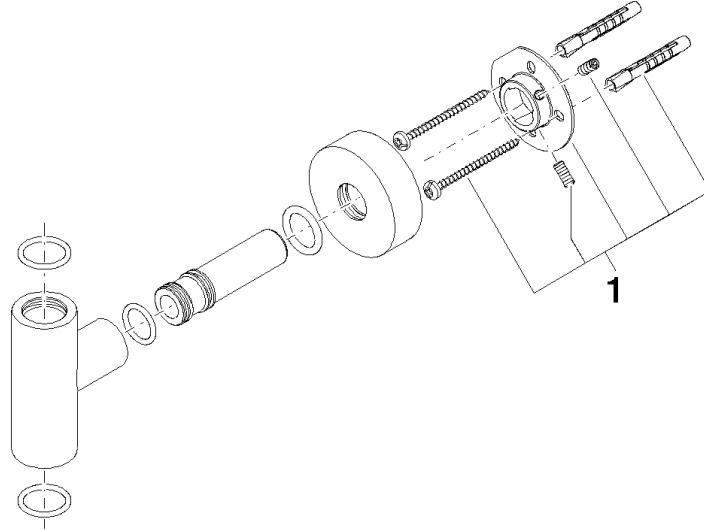

Mounting for spray deck mounting T-piece - Brushed Light Gold (PVD)

SPARE PARTS

90 17 11 037 00 Product version from 4/1/2025

	Brushed Light Gold (PVD)	90 17 11 037 00-27
	Chrome	90 17 11 037 00-00
	Brushed Platinum	90 17 11 037 00-06
	Platinum	90 17 11 037 00-08
	Matte White	90 17 11 037 00-10
	Dark Chrome	90 17 11 037 00-19
	Brushed Durabronze (23kt Gold)	90 17 11 037 00-28
	Matte Black	90 17 11 037 00-33
	Brushed Gold (PVD)	90 17 11 037 00-37
	Brushed Dark Brass (PVD)	90 17 11 037 00-39
	Brushed Bronze (PVD)	90 17 11 037 00-42
	Brushed Champagne (22kt Gold)	90 17 11 037 00-46
	Champagne (22kt Gold)	90 17 11 037 00-47
	Brushed Chrome	90 17 11 037 00-93
	Brushed Dark Platinum	90 17 11 037 00-99

Mounting for spray deck mounting T-piece - Brushed Light Gold (PVD)

SPARE PARTS

90 17 11 037 00 Product version from 4/1/2025

Mounting for spray deck mounting T-piece - Brushed Light Gold (PVD)

SPARE PARTS

90 17 11 037 00 Product version from 4/1/2025

90 17 11 037 00 Product version from 4/1/2025

Parts for other finishes can be found here: [Chrome](#)

Spare parts list

No.	Item Number	Name	Quantity used	Delivery time
1	05 17 20 707 00 90	Attachment set 50 x 50 x 10 mm -	1.00	14