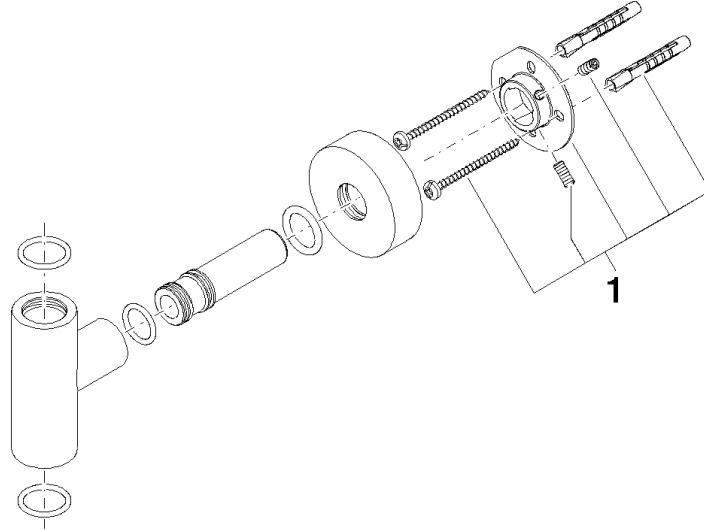

Mounting for spray deck mounting T-piece - Brushed Dark Brass (PVD)

SPARE PARTS

90 17 11 037 00 Product version from 4/1/2025

Mounting for spray deck mounting T-piece - Brushed Dark Brass (PVD)

SPARE PARTS

90 17 11 037 00 Product version from 4/1/2025

90 17 11 037 00 Product version from 4/1/2025

Parts for other finishes can be found here: [Chrome](#)

Spare parts list

No.	Item Number	Name	Quantity used	Delivery time
1	05 17 20 707 00 90	Attachment set 50 x 50 x 10 mm -	1.00	14