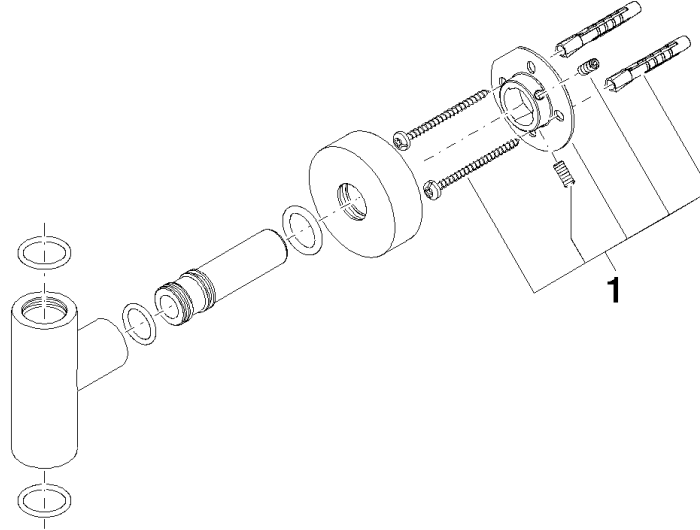

Mounting for spray deck mounting T-piece - Brushed Bronze (PVD)

SPARE PARTS

90 17 11 037 00 Product version from 4/1/2025

	Brushed Bronze (PVD)	90 17 11 037 00-42
	Chrome	90 17 11 037 00-00
	Brushed Platinum	90 17 11 037 00-06
	Platinum	90 17 11 037 00-08
	Matte White	90 17 11 037 00-10
	Dark Chrome	90 17 11 037 00-19
	Brushed Light Gold (PVD)	90 17 11 037 00-27
	Brushed Durabrass (23kt Gold)	90 17 11 037 00-28
	Matte Black	90 17 11 037 00-33
	Brushed Gold (PVD)	90 17 11 037 00-37
	Brushed Dark Brass (PVD)	90 17 11 037 00-39
	Brushed Champagne (22kt Gold)	90 17 11 037 00-46
	Champagne (22kt Gold)	90 17 11 037 00-47
	Brushed Chrome	90 17 11 037 00-93
	Brushed Dark Platinum	90 17 11 037 00-99

Mounting for spray deck mounting T-piece - Brushed Bronze (PVD)

SPARE PARTS

90 17 11 037 00 Product version from 4/1/2025

Mounting for spray deck mounting T-piece - Brushed Bronze (PVD)

SPARE PARTS

90 17 11 037 00 Product version from 4/1/2025

90 17 11 037 00 Product version from 4/1/2025

Parts for other finishes can be found here: [Chrome](#)

Spare parts list

No.	Item Number	Name	Quantity used	Delivery time
1	05 17 20 707 00 90	Attachment set 50 x 50 x 10 mm -	1.00	14