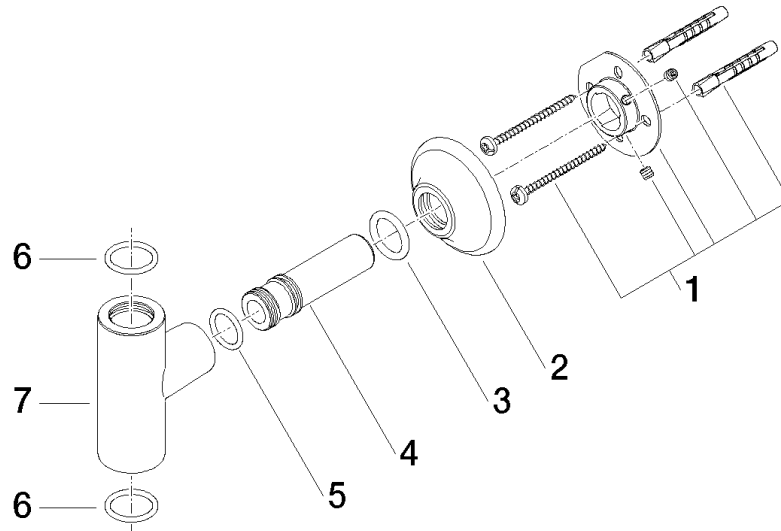

Mounting for spray deck mounting T-piece - Brushed Dark Brass (PVD)

SPARE PARTS

90 17 11 037 01 Product version from 4/1/2025

	Brushed Dark Brass (PVD)	90 17 11 037 01-39
	Chrome	90 17 11 037 01-00
	Brushed Bronze (PVD)	90 17 11 037 01-42
	Brushed Dark Platinum	90 17 11 037 01-99

Mounting for spray deck mounting T-piece - Brushed Dark Brass (PVD)

SPARE PARTS

90 17 11 037 01 Product version from 4/1/2025

Mounting for spray deck mounting T-piece - Brushed Dark Brass (PVD)

SPARE PARTS

90 17 11 037 01 Product version from 4/1/2025

90 17 11 037 01 Product version from 4/1/2025

Parts for other finishes can be found here: [Chrome](#)

Spare parts list

No.	Item Number	Name	Quantity used	Delivery time
5	09 14 10 022 90	O-Ring EPDM 70 16,0 x 2,5 mm -	1.00	14
3	09 14 10 006 90	O-Ring 18,0 x 3,5 mm -	1.00	14
6	09 14 10 100 90	O-Ring EPDM 70 20,0 x 2,5 mm -	2.00	14
4	09 17 97 050-39	holder	1.00	82
7	09 17 11 037-39	Connection for shower with fixed riser T-piece 31 x 59 x 80 mm - Brushed Dark Brass (PVD)	1.00	82
1	05 17 20 707 02 90	Attachment set round Ø 54 x 90 mm -	1.00	14
2	09 27 36 021-39	Rosette Ø 60 x 18 mm - Brushed Dark Brass (PVD)	1.00	82