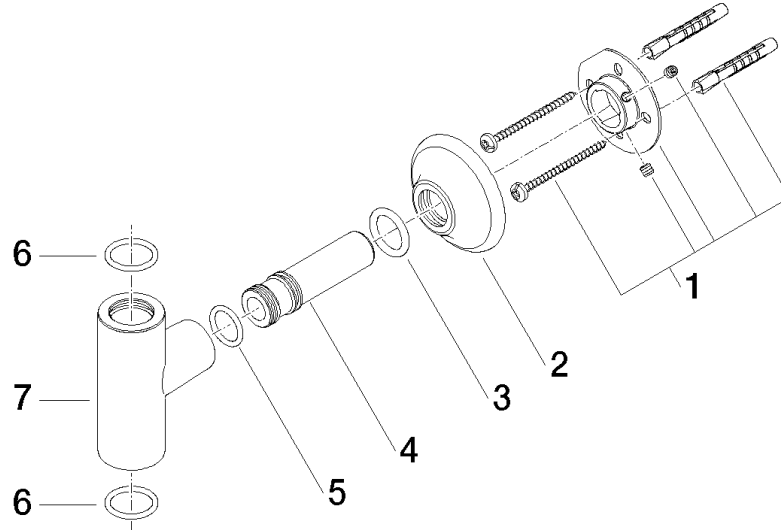

Mounting for spray deck mounting T-piece - Brushed Bronze (PVD)

SPARE PARTS

90 17 11 037 01 Product version from 4/1/2025

	Brushed Bronze (PVD)	90 17 11 037 01-42
	Chrome	90 17 11 037 01-00
	Brushed Dark Brass (PVD)	90 17 11 037 01-39
	Brushed Dark Platinum	90 17 11 037 01-99

Mounting for spray deck mounting T-piece - Brushed Bronze (PVD)

SPARE PARTS

90 17 11 037 01 Product version from 4/1/2025

Mounting for spray deck mounting T-piece - Brushed Bronze (PVD)

SPARE PARTS

90 17 11 037 01 Product version from 4/1/2025

90 17 11 037 01 Product version from 4/1/2025

Parts for other finishes can be found here: [Chrome](#)

Spare parts list

No.	Item Number	Name	Quantity used	Delivery time
6	09 14 10 100 90	O-Ring EPDM 70 20,0 x 2,5 mm -	2.00	14
2	09 27 36 021-42	Rosette Ø 60 x 18 mm - Brushed Bronze (PVD)	1.00	82
4	09 17 97 050-42	Holder for T-piece Ø 20 x 70 mm - Brushed Bronze (PVD)	1.00	82
3	09 14 10 006 90	O-Ring 18,0 x 3,5 mm -	1.00	14
7	09 17 11 037-42	Connection for shower with fixed riser T-piece 31 x 59 x 80 mm - Brushed Bronze (PVD)	1.00	82
1	05 17 20 707 02 90	Attachment set round Ø 54 x 90 mm -	1.00	14
5	09 14 10 022 90	O-Ring EPDM 70 16,0 x 2,5 mm -	1.00	14