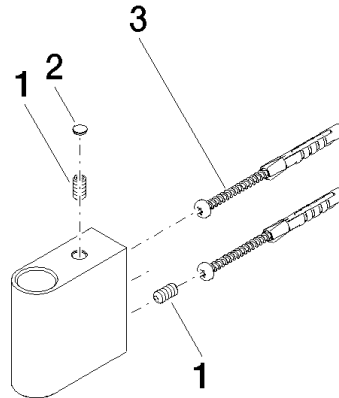

**Holder for rain showers 140 x 95 x 90 mm - Brushed Bronze (PVD)**

**SPARE PARTS**

90 17 11 149 00

	Brushed Bronze (PVD)	90 17 11 149 00-42
	Chrome	90 17 11 149 00-00
	Brushed Platinum	90 17 11 149 00-06
	Platinum	90 17 11 149 00-08
	Matte White	90 17 11 149 00-10
	Dark Chrome	90 17 11 149 00-19
	Light Gold (PVD)	90 17 11 149 00-26
	Brushed Light Gold (PVD)	90 17 11 149 00-27
	Brushed Durabrass (23kt Gold)	90 17 11 149 00-28
	Matte Black	90 17 11 149 00-33
	Brushed Champagne (22kt Gold)	90 17 11 149 00-46
	Champagne (22kt Gold)	90 17 11 149 00-47
	Brushed Chrome	90 17 11 149 00-93
	Brushed Dark Platinum	90 17 11 149 00-99

Holder for rain showers 140 x 95 x 90 mm - Brushed Bronze (PVD)

SPARE PARTS

---

90 17 11 149 00

Holder for rain showers 140 x 95 x 90 mm - Brushed Bronze (PVD)

SPARE PARTS

---

90 17 11 149 00

### Spare parts list

No.	Item Number	Name	Quantity used	Delivery time
2	90 31 20 087 00-42	Plug with O-ring Ø 7 x 2,1 mm - Brushed Bronze (PVD)	1.00	40
3	05 30 31 025 00 90	Mounting Bolt Round head 4,5 x 60 mm -	1.00	14
1	09 31 11 211 90	Mounting Threaded pin with hexagon socket with cup point M6 x 12 mm -	2.00	14