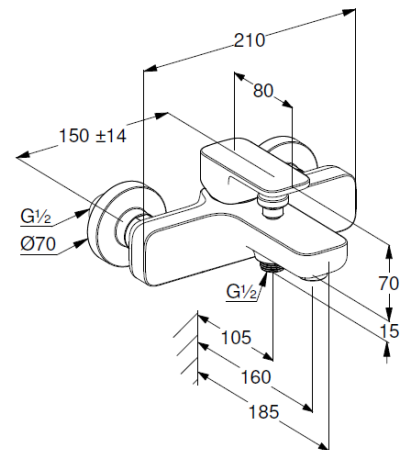

Technische Daten/ Technical Data

KLUDI RENON

single lever bath-and shower mixer
DN 15

Ref.: 426910575

Finishes:
05 chrome

Product description
Manufacturer KLUDI GmbH & Co. KG
Typ: KLUDI RENON
single lever bath-and shower mixer
Ref.: 426910575

bath-and shower mixer
single lever mixer
wall mounted
automatic diverter: shower/bath
solid lever, metal
aerator M24
protected against back flow
shower outlet G1/2
ceramic cartridge with hot water safety device
flow rate bath at 3 bar 20 l/min.
flow rate shower at 3 bar 18 l/min.
S-unions G1/2 x G3/4

Produktabbildung/ Product picture

Maßzeichnung/ Dimensional drawing

Durchfluss/ Flow rate