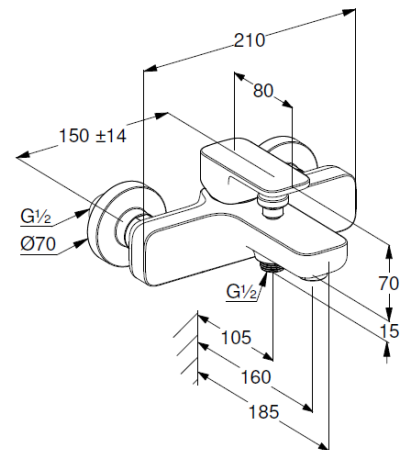

bath-and shower mixer  
single lever mixer  
wall mounted  
automatic diverter: shower/bath  
solid lever, metal  
aerator M24  
protected against back flow  
shower outlet G1/2  
ceramic cartridge with hot water safety device  
flow rate bath at 3 bar 20 l/min.  
flow rate shower at 3 bar 18 l/min.  
S-unions G1/2 x G3/4

## Maßzeichnung/ Dimensional drawing