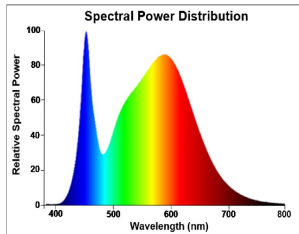

RefLED Superia Retro ES50

RefLED Superia Retro ES50 V3 475LM 840 36 SL
0029115