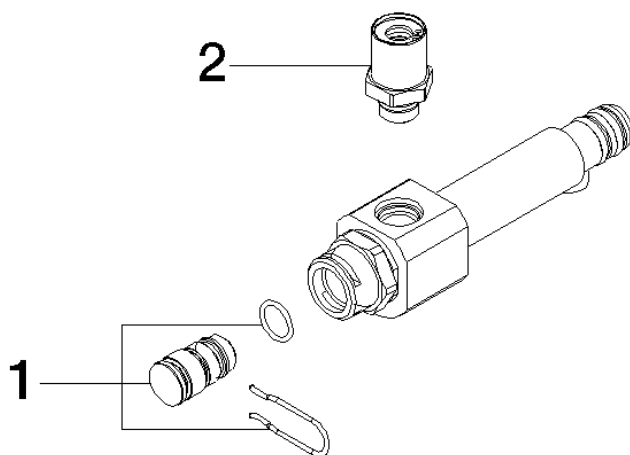

Connection without lug for Serenity Sky -

SPARE PARTS

90 17 20 308 00 90 Product version from 9/1/2024

Connection without lug for Serenity Sky -

SPARE PARTS

90 17 20 308 00 90 Product version from 9/1/2024

Spare parts list

No.	Item Number	Name	Quantity used	Delivery time
1	90 31 20 524 00 90	Plug for Serenity Sky -	1.00	14
2	90 24 02 125 00 90	Nipple Venting valve for Serenity Sky Ø 28 x 7 mm -	1.00	14