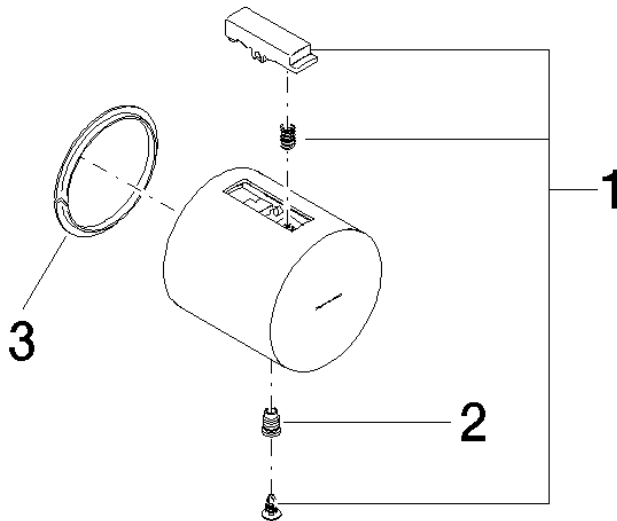

Handle for thermostat Ø 48 x 48 mm - Brushed Dark Brass (PVD)

SPARE PARTS

90 17 33 015 00 Product version from 4/1/2025

	Brushed Dark Brass (PVD)	90 17 33 015 00-39
	Chrome	90 17 33 015 00-00
	Brushed Platinum	90 17 33 015 00-06
	Platinum	90 17 33 015 00-08
	Matte White	90 17 33 015 00-10
	Dark Chrome	90 17 33 015 00-19
	Light Gold (PVD)	90 17 33 015 00-26
	Brushed Light Gold (PVD)	90 17 33 015 00-27
	Brushed Durabrass (23kt Gold)	90 17 33 015 00-28
	Matte Black	90 17 33 015 00-33
	Brushed Bronze (PVD)	90 17 33 015 00-42
	Brushed Champagne (22kt Gold)	90 17 33 015 00-46
	Champagne (22kt Gold)	90 17 33 015 00-47
	Brushed Chrome	90 17 33 015 00-93
	Brushed Dark Platinum	90 17 33 015 00-99

## Handle for thermostat Ø 48 x 48 mm - Brushed Dark Brass (PVD)

SPARE PARTS

90 17 33 015 00 Product version from 4/1/2025

## Handle for thermostat Ø 48 x 48 mm - Brushed Dark Brass (PVD)

SPARE PARTS

90 17 33 015 00 Product version from 4/1/2025

90 17 33 015 00 Product version from 4/1/2025

Parts for other finishes can be found here: [Chrome](#)