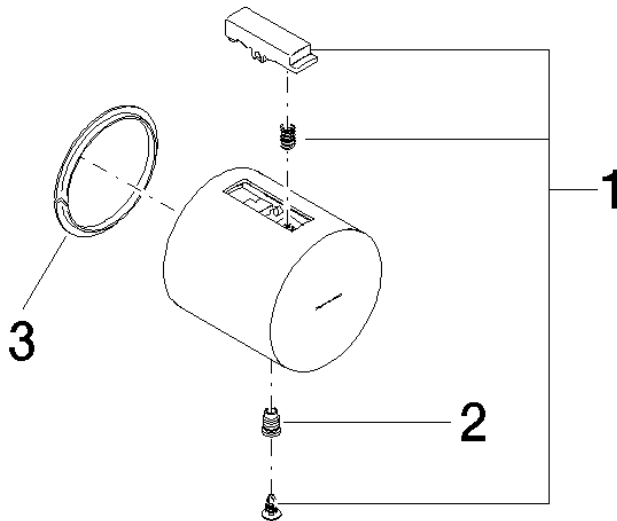

90 17 33 015 00 Product version from 4/1/2025

Parts for other finishes can be found here: [Chrome](#)

Spare parts list

No.	Item Number	Name	Quantity used	Delivery time
3	90 28 10 193 00 90	Support ring for thermostat handle -	1.00	14
1	90 21 33 011 00-13	Repair kit for thermostat handle - black	1.00	14
2	90 31 11 517 00 90	Bolt for thermostat handle M5 -	1.00	14