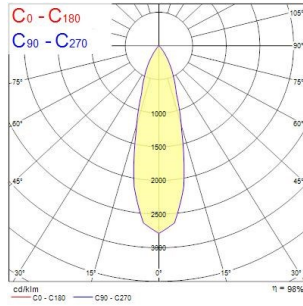

Myriad Deco - Housing only MYRIAD DECO HOUSING SPOT 3000K PHDM WHITE REF 2057985

TECHNICAL DRAWINGS