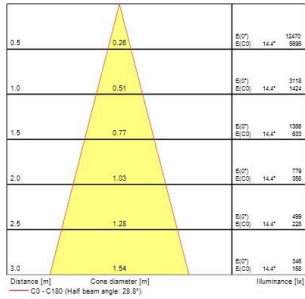

Myriad Deco - Housing only MYRIAD DECO HOUSING SPOT 3000K PHDM WHITE REF 2057985

TECHNICAL DRAWINGS