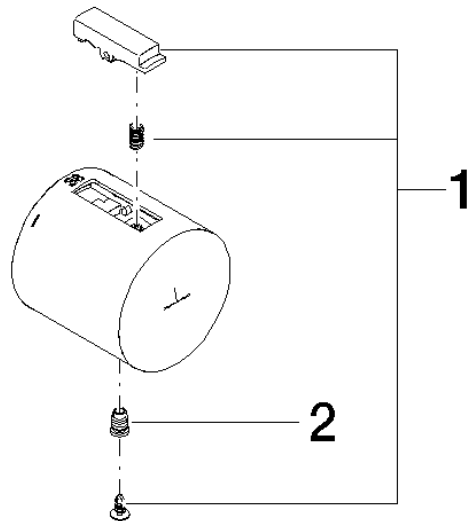

Handle Thermostat Ø48mm with marking - Brushed Light Gold (PVD)

SPARE PARTS

90 17 33 017 00 Product version from 4/1/2025

	Brushed Light Gold (PVD)	90 17 33 017 00-27
	Chrome	90 17 33 017 00-00
	Brushed Platinum	90 17 33 017 00-06
	Platinum	90 17 33 017 00-08
	Durabronze (23kt Gold)	90 17 33 017 00-09
	Matte White	90 17 33 017 00-10
	Dark Chrome	90 17 33 017 00-19
	Light Gold (PVD)	90 17 33 017 00-26
	Brushed Durabronze (23kt Gold)	90 17 33 017 00-28
	Matte Black	90 17 33 017 00-33
	Brushed Dark Brass (PVD)	90 17 33 017 00-39
	Brushed Bronze (PVD)	90 17 33 017 00-42
	Brushed Champagne (22kt Gold)	90 17 33 017 00-46
	Champagne (22kt Gold)	90 17 33 017 00-47
	Soft Black	90 17 33 017 00-69
	Brushed Chrome	90 17 33 017 00-93
	Brushed Dark Platinum	90 17 33 017 00-99

Handle Thermostat Ø48mm with marking - Brushed Light Gold (PVD)

SPARE PARTS

90 17 33 017 00 Product version from 4/1/2025

Handle Thermostat Ø48mm with marking - Brushed Light Gold (PVD)

SPARE PARTS

90 17 33 017 00 Product version from 4/1/2025

90 17 33 017 00 Product version from 4/1/2025

Parts for other finishes can be found here: [Chrome](#)

Spare parts list

No.	Item Number	Name	Quantity used	Delivery time
1	90 21 33 011 00-13	Repair kit for thermostat handle - black	1.00	14
2	90 31 11 517 00 90	Bolt for thermostat handle M5 -	1.00	14