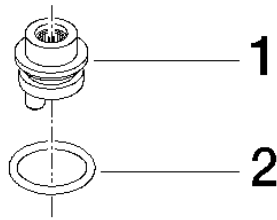

90 15 01 002 00 90

Diverter Insert Strainer waste 25 x 35 x 25 mm -

SPARE PARTS

90 15 01 002 00 90

Diverter Insert Strainer waste 25 x 35 x 25 mm -

SPARE PARTS

90 15 01 002 00 90

90 15 01 002 00 90

Spare parts list

No.	Item Number	Name	Quantity used	Delivery time
2	09 14 10 035 90	O-Ring 15,54 x 2,62 mm -	1.00	14
1	09 15 01 002 90	Diverter Strainer waste Ø 22 x 48 mm -	1.00	-

Spare part can no longer be ordered, please order the replacement item