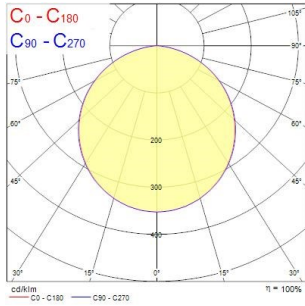

Syl-Lab IP65 600x600 (Recessed) SYL-LAB LED IP65 RECESSED 36W 4K OPAL 600 DALI 0055313