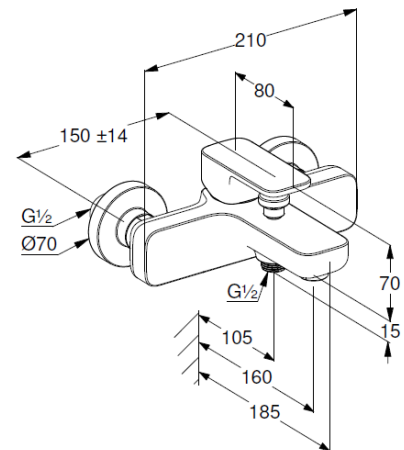

protected against back flow

shower outlet G1/2

ceramic cartridge with hot water safety device

flow rate bath at 3 bar 20 l/min.

flow rate shower at 3 bar 18 l/min.

S-unions G1/2 x G3/4

## Produktabbildung/ Product picture

## Maßzeichnung/ Dimensional drawing