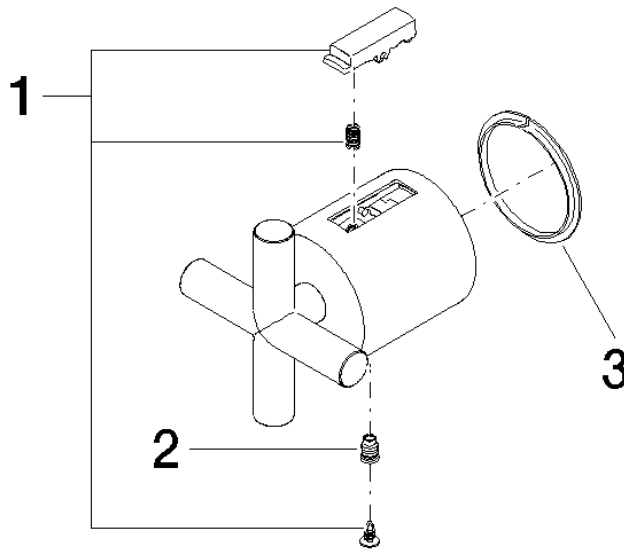

90 17 33 021 00 Product version from 4/1/2025

Parts for other finishes can be found here: [Chrome](#)

Spare parts list

No.	Item Number	Name	Quantity used	Delivery time
1	90 21 33 011 00-13	Repair kit for thermostat handle - black	1.00	14
3	90 28 10 193 00 90	Support ring for thermostat handle -	1.00	14
2	90 31 11 517 00 90	Bolt for thermostat handle M5 -	1.00	14