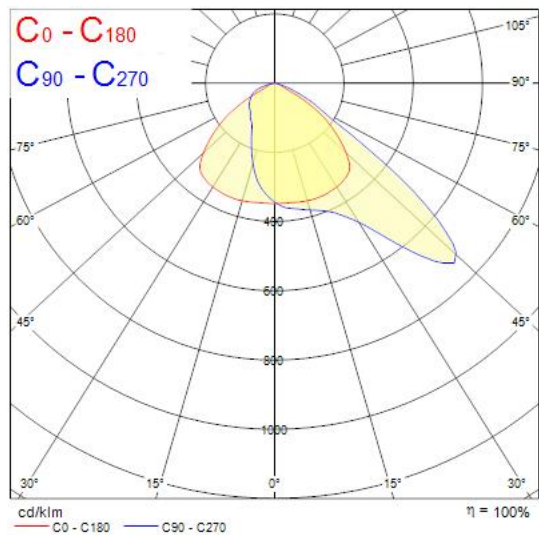

Concord

Raiden IP66 21KLM 830 Asymmetric Wide DALI
2824042

Photometry